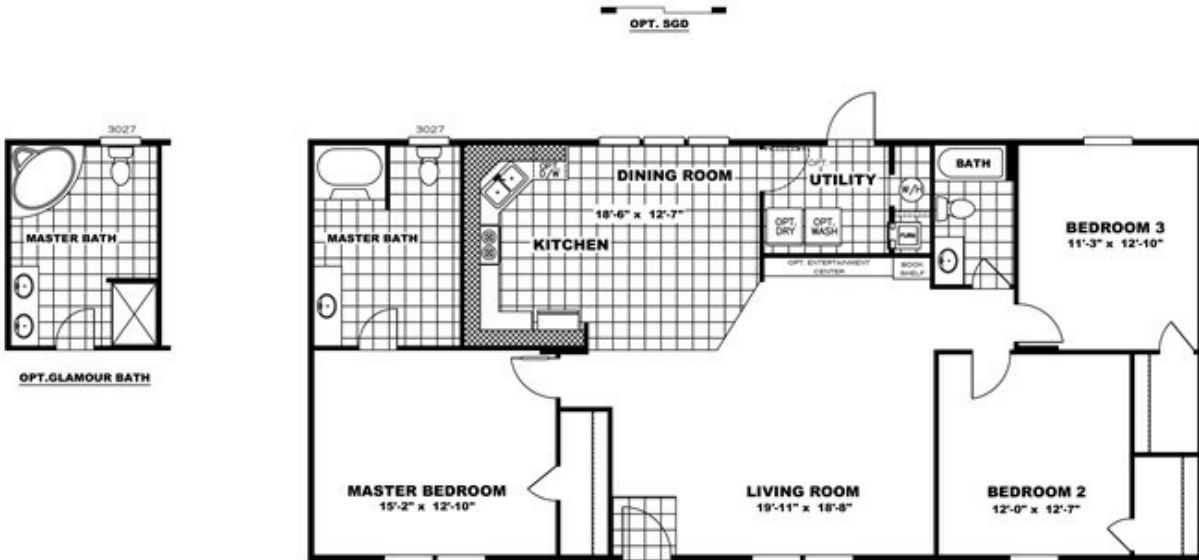

# THE TRADITION 56

**THE TRADITION 56** Floor plan number: CAP030720TNAB

**3 beds • 2 baths • 1568 sq.ft. • 28' width • 56' depth**

Our home building facilities invest in continuous product and process improvements. Plans, dimensions, features, materials, specifications and availability are subject to change without notice or obligation. Renderings and floor plans are representative likenesses of our homes and may differ from the actual homes. We invite you to tour a Home Center near you and inspect the highest value in quality housing available or call (828) 684-1550 to speak with a Home Consultant. Copyright 2017, CMH. All rights reserved.