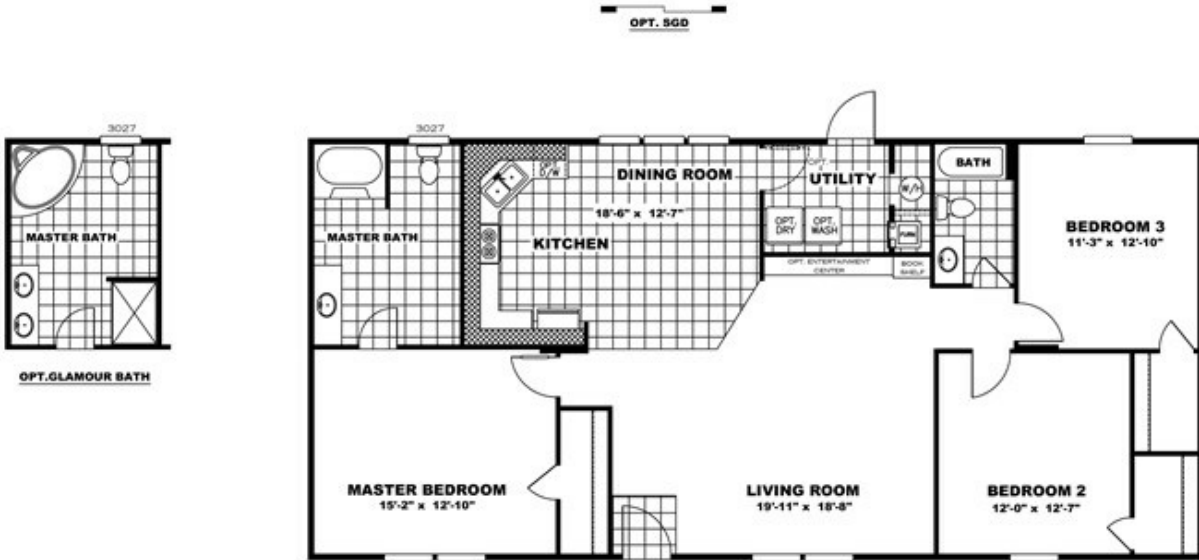

THE TRADITION 56

THE TRADITION 56 Model number: 34TRA28563AH

3 beds • 2 baths • 1568 sq.ft. • 28' width • 56' depth

Our home building facilities invest in continuous product and process improvements. Plans, dimensions, features, materials, specifications and availability are subject to change without notice or obligation. Renderings and floor plans are representative likenesses of our homes and may differ from the actual homes. We invite you to tour a Home Center near you and inspect the highest value in quality housing available or call (828) 684-1550 to speak with a Home Consultant. Copyright 2017, CMH. All rights reserved.