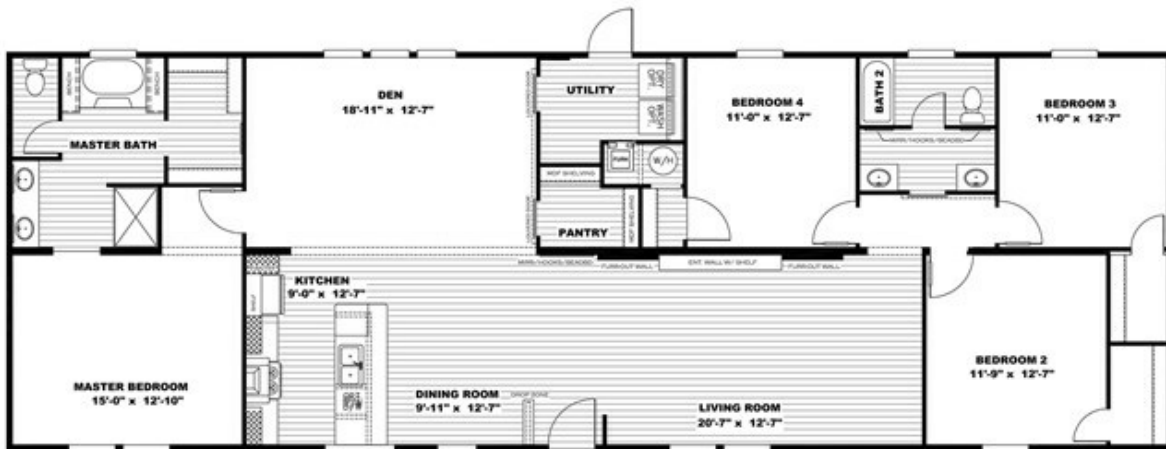

THE BREEZE II

Model number: 34SSP28764AH

4 beds • 2 baths • 2128 sq.ft. • 28' width • 76' depth

Our home building facilities invest in continuous product and process improvements. Plans, dimensions, features, materials, specifications and availability are subject to change without notice or obligation. Renderings and floor plans are representative likenesses of our homes and may differ from the actual homes. We invite you to tour a Home Center near you and inspect the highest value in quality housing available or call (828) 684-1550 to speak with a Home Consultant. Copyright 2017, CMH. All rights reserved.