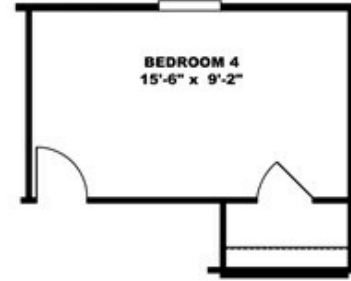

THE TRADITION 60

THE TRADITION 60 Floor plan number: CAP031313TNAB

3 beds • 2 baths • 1680 sq.ft. • 28' width • 60' depth

OPT. GLAMOUR BATH

OPT. SGD

OPT. 4 BEDROOM

Our home building facilities invest in continuous product and process improvements. Plans, dimensions, features, materials, specifications and availability are subject to change without notice or obligation. Renderings and floor plans are representative likenesses of our homes and may differ from the actual homes. We invite you to tour a Home Center near you and inspect the highest value in quality housing available or call (828) 684-1550 to speak with a Home Consultant. Copyright 2017, CMH. All rights reserved.