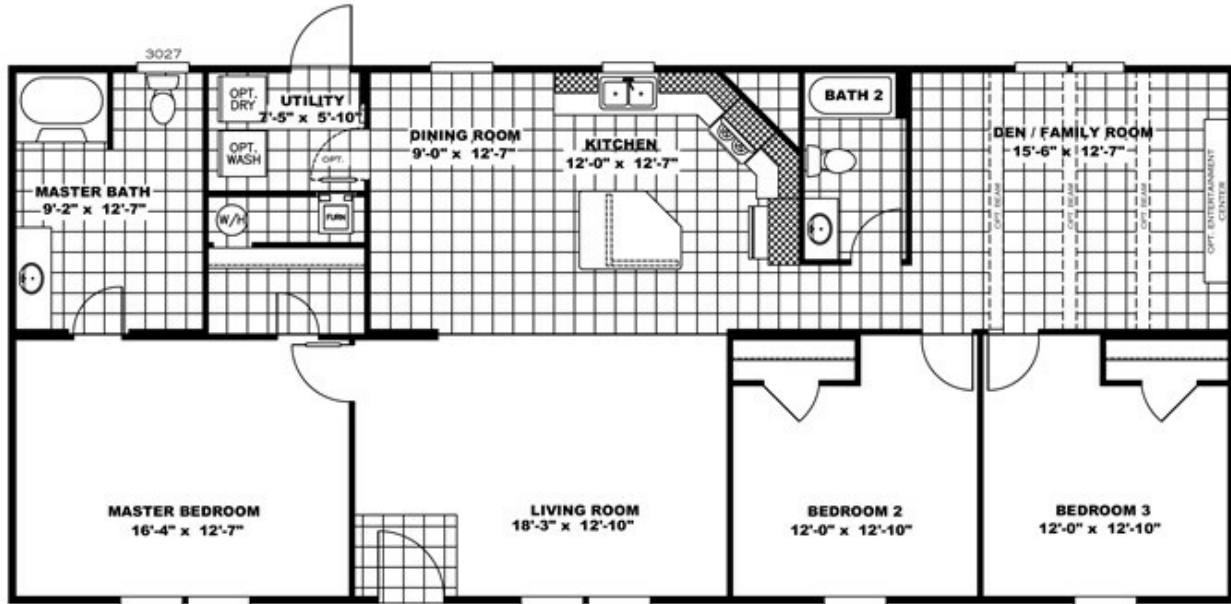

THE TRADITION 60

THE TRADITION 60 Floor plan number: CAP031313TNAB

3 beds • 2 baths • 1680 sq.ft. • 28' width • 60' depth

OPT. GLAMOUR BATH

OPT. SGD

OPT. 4 BEDROOM

Our home building facilities invest in continuous product and process improvements. Plans, dimensions, features, materials, specifications and availability are subject to change without notice or obligation. Renderings and floor plans are representative likenesses of our homes and may differ from the actual homes. We invite you to tour a Home Center near you and inspect the highest value in quality housing available or call (828) 684-1550 to speak with a Home Consultant. Copyright 2017, CMH. All rights reserved.