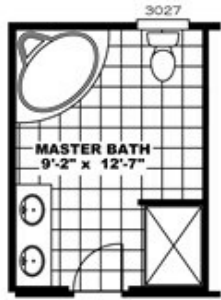

THE TRADITION 60

THE TRADITION 60 Floor plan number: CAP031313TNAB

3 beds • 2 baths • 1680 sq.ft. • 28' width • 60' depth

OPT. GLAMOUR BATH

OPT. SGD

OPT. 4 BEDROOM

Our home building facilities invest in continuous product and process improvements. Plans, dimensions, features, materials, specifications and availability are subject to change without notice or obligation. Renderings and floor plans are representative likenesses of our homes and may differ from the actual homes. We invite you to tour a Home Center near you and inspect the highest value in quality housing available or call (828) 684-1550 to speak with a Home Consultant. Copyright 2017, CMH. All rights reserved.