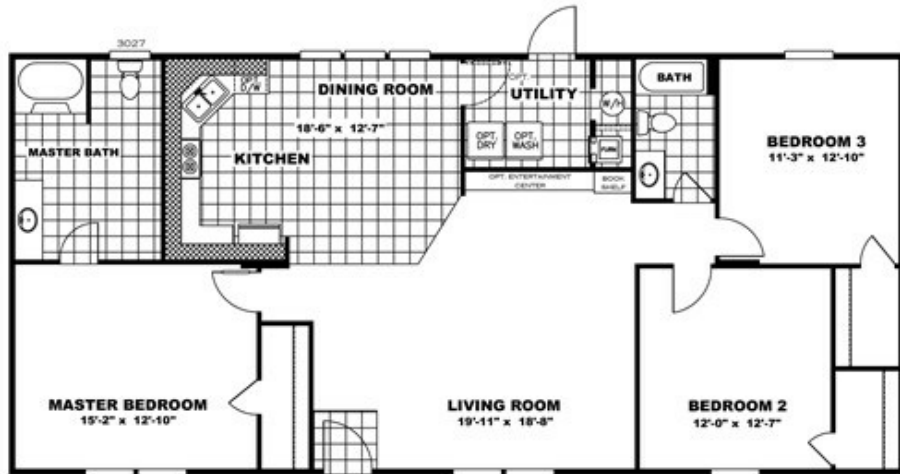

THE TRADITION 56

THE TRADITION 56 Floor plan number: CAP031543TNAB

3 beds • 2 baths • 1568 sq.ft. • 28' width • 56' depth

Our home building facilities invest in continuous product and process improvements. Plans, dimensions, features, materials, specifications and availability are subject to change without notice or obligation. Renderings and floor plans are representative likenesses of our homes and may differ from the actual homes. We invite you to tour a Home Center near you and inspect the highest value in quality housing available or call (828) 684-1550 to speak with a Home Consultant. Copyright 2017, CMH. All rights reserved.