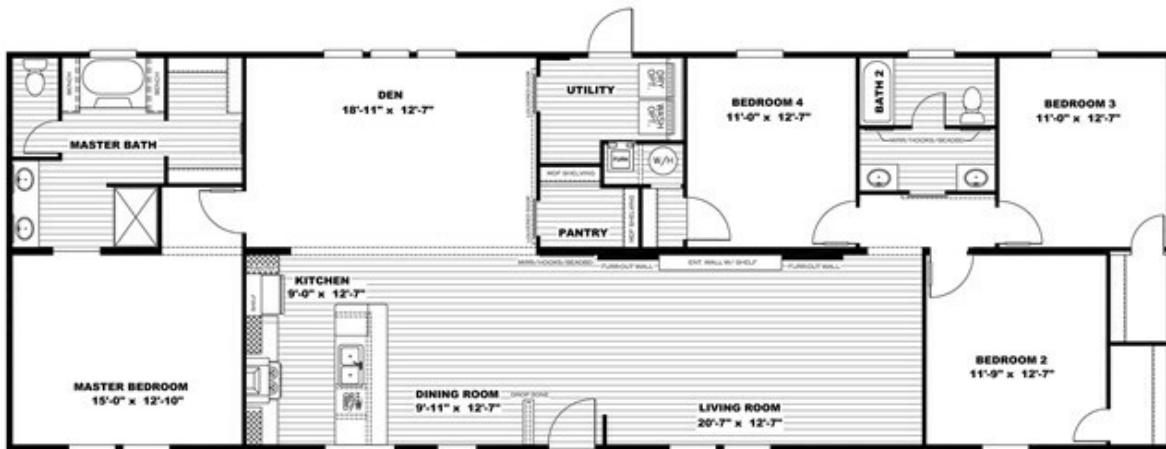

THE BREEZE II

THE BREEZE II

Model number: 34SSP28764AH18

4 beds • 2 baths • 2128 sq.ft. • 28' width • 76' depth

Our home building facilities invest in continuous product and process improvements. Plans, dimensions, features, materials, specifications and availability are subject to change without notice or obligation. Renderings and floor plans are representative likenesses of our homes and may differ from the actual homes. We invite you to tour a Home Center near you and inspect the highest value in quality housing available or call (828) 684-1550 to speak with a Home Consultant. Copyright 2017, CMH. All rights reserved.