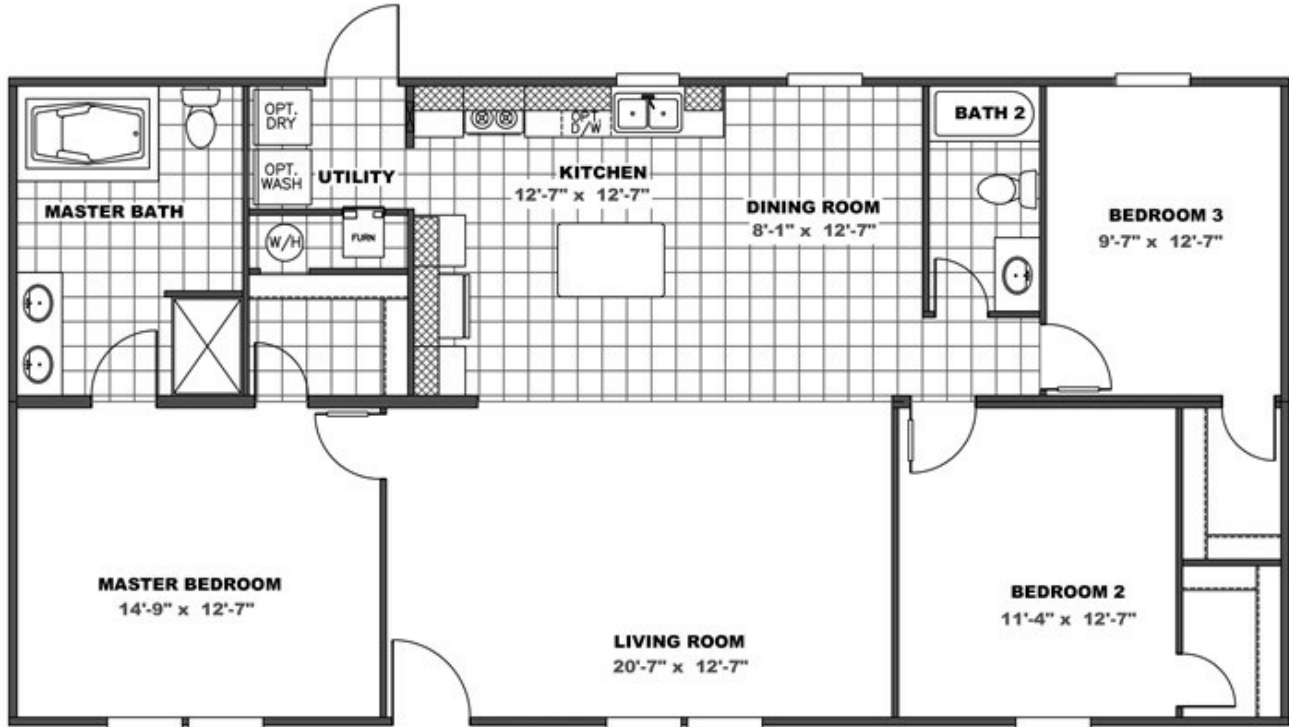

THE EAGLE 52

THE EAGLE 52 Model number: 34EGL28523AH18

3 beds • 2 baths • 1456 sq.ft. • 28' width • 52' depth

Our home building facilities invest in continuous product and process improvements. Plans, dimensions, features, materials, specifications and availability are subject to change without notice or obligation. Renderings and floor plans are representative likenesses of our homes and may differ from the actual homes. We invite you to tour a Home Center near you and inspect the highest value in quality housing available or call (828) 684-1550 to speak with a Home Consultant. Copyright 2017,