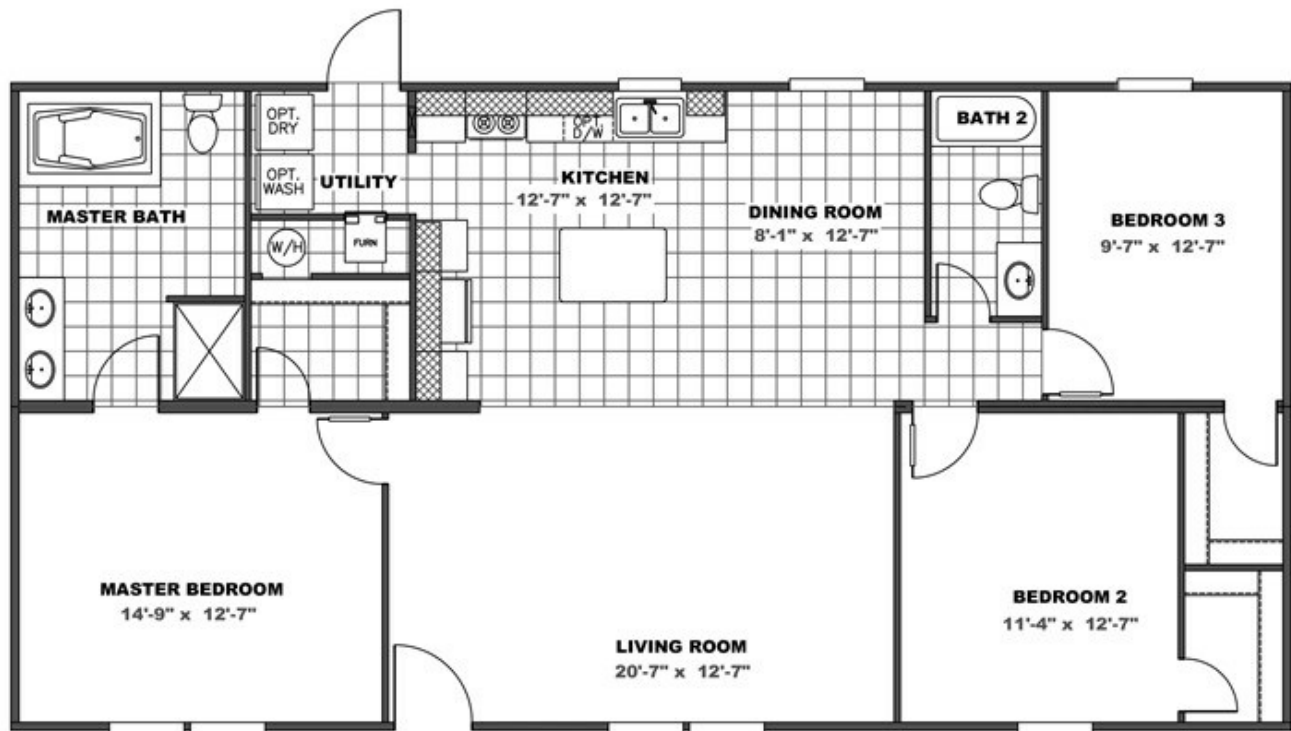

**THE EAGLE 52** Floor plan number: CAP031967TNAB  
**3 beds • 2 baths • 1456 sq.ft. • 28' width • 52' depth**

Our home building facilities invest in continuous product and process improvements. Plans, dimensions, features, materials, specifications and availability are subject to change without notice or obligation. Renderings and floor plans are representative likenesses of our homes and may differ from the actual homes. We invite you to tour a Home Center near you and inspect the highest value in quality housing available or call (828) 684-1550 to speak with a Home Consultant. Copyright 2017, CMH. All rights reserved.