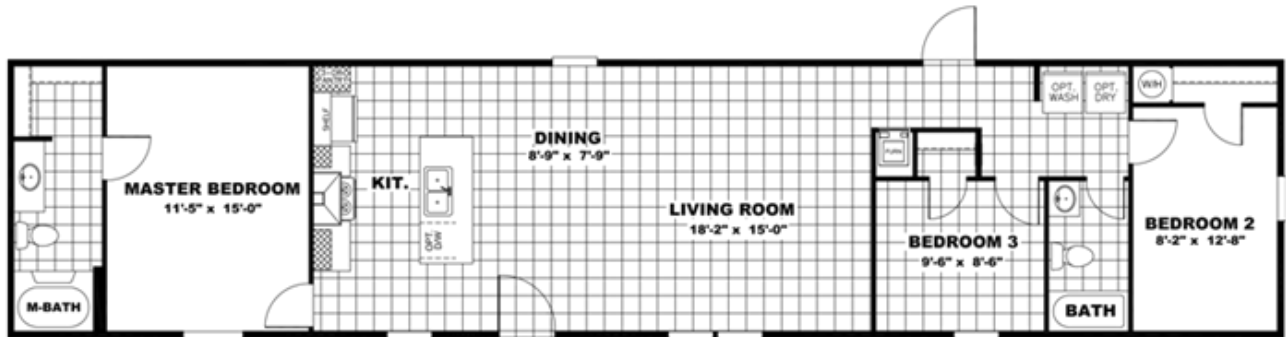

THE BREEZE

THE BREEZE Floor plan number: CLM100794TN

3 beds • 2 baths • 1152 sq.ft. • 16' width • 72' depth

Our home building facilities invest in continuous product and process improvements. Plans, dimensions, features, materials, specifications and availability are subject to change without notice or obligation. Renderings and floor plans are representative likenesses of our homes and may differ from the actual homes. We invite you to tour a Home Center near you and inspect the highest value in quality housing available or call (828) 684-1550 to speak with a Home Consultant. Copyright 2017, CMH. All rights reserved.