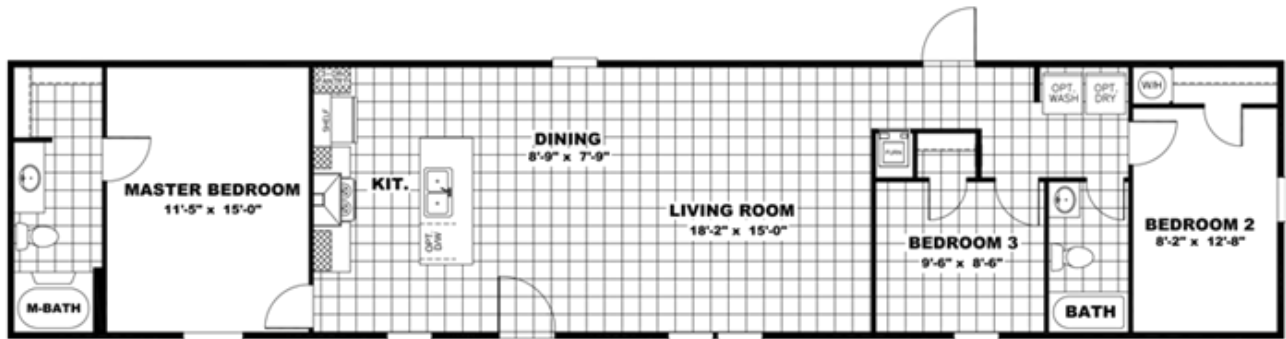

THE BREEZE 72 Model number: 22SSP16723AH

3 beds • 2 baths • 1152 sq.ft. • 16' width • 72' depth

Our home building facilities invest in continuous product and process improvements. Plans, dimensions, features, materials, specifications and availability are subject to change without notice or obligation. Renderings and floor plans are representative likenesses of our homes and may differ from the actual homes. We invite you to tour a Home Center near you and inspect the highest value in quality housing available or call (828) 684-1550 to speak with a Home Consultant. Copyright 2017, CMH. All rights reserved.