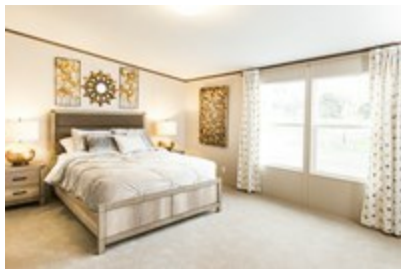

# THE TYSON

**THE TYSON** Floor plan number: CWP034300TNAB  
4 beds • 2 baths • 1904 sq.ft. • 28' width • 68' depth

Our home building facilities invest in continuous product and process improvements. Plans, dimensions, features, materials, specifications and availability are subject to change without notice or obligation. Renderings and floor plans are representative likenesses of our homes and may differ from the actual homes. We invite you to tour a Home Center near you and inspect the highest value in quality housing available or call (828) 684-1550 to speak with a Home Consultant. Copyright 2017, CMH. All rights reserved.