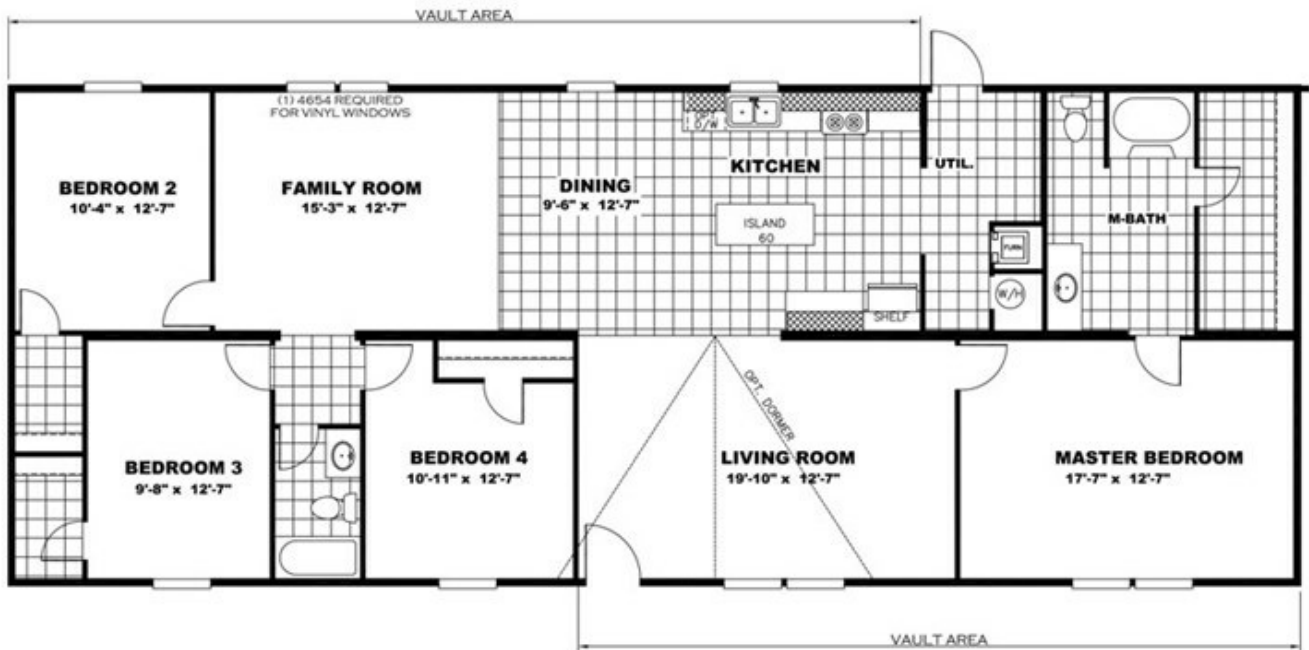

**PRIDE** Floor plan number: CWP036289TNAB

**3 beds • 2 baths • 1904 sq.ft. • 28' width • 68' depth**

Our home building facilities invest in continuous product and process improvements. Plans, dimensions, features, materials, specifications and availability are subject to change without notice or obligation. Renderings and floor plans are representative likenesses of our homes and may differ from the actual homes. We invite you to tour a Home Center near you and inspect the highest value in quality housing available or call (828) 684-1550 to speak with a Home Consultant. Copyright 2017, CMH. All rights reserved.