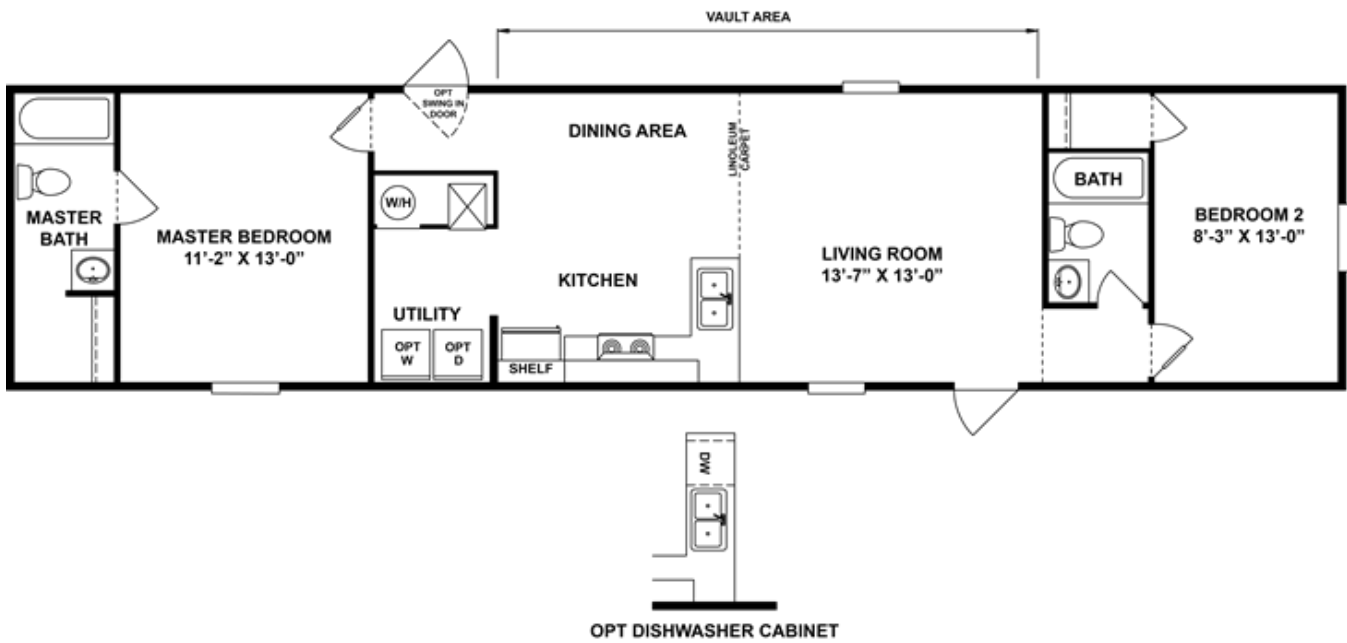

DELIGHT

DELIGHT Floor plan number: CWP036728TN

2 beds • 2 baths • 840 sq.ft. • 14' width • 60' depth

Our home building facilities invest in continuous product and process improvements. Plans, dimensions, features, materials, specifications and availability are subject to change without notice or obligation. Renderings and floor plans are representative likenesses of our homes and may differ from the actual homes. We invite you to tour a Home Center near you and inspect the highest value in quality housing available or call (828) 684-1550 to speak with a Home Consultant. Copyright 2017, CMH. All rights reserved.