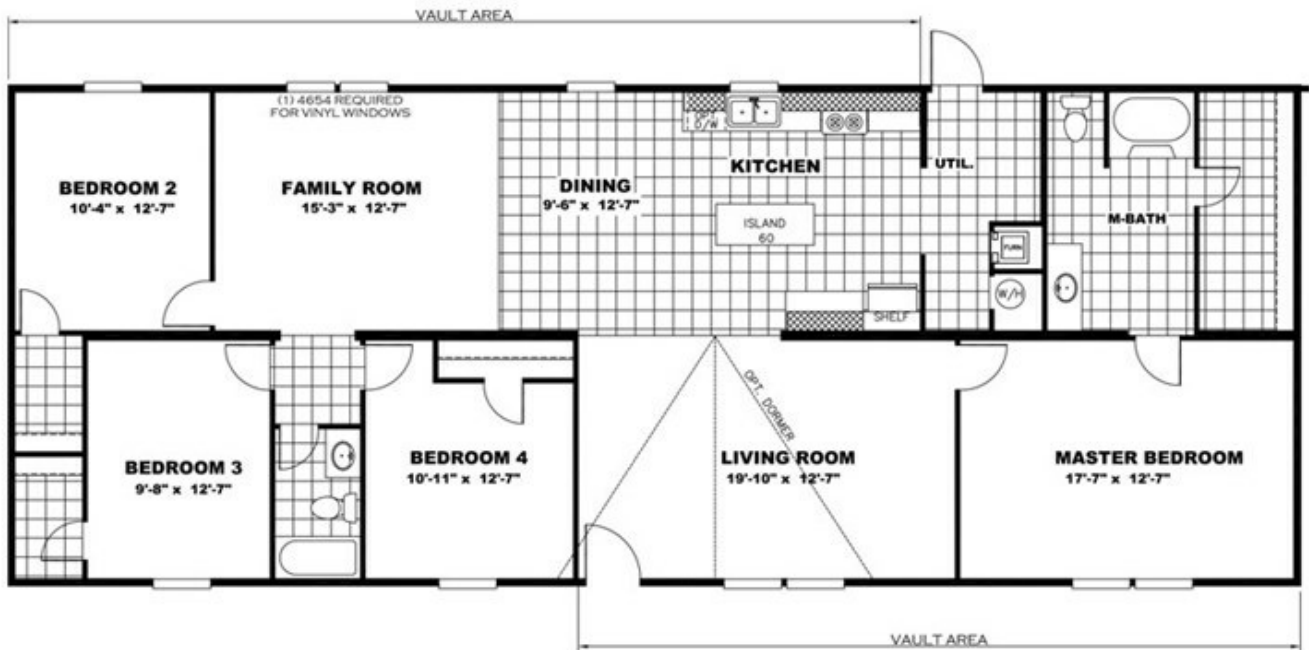

PRIDE Floor plan number: CWP037460TNAB

4 beds • 2 baths • 1904 sq.ft. • 28' width • 68' depth

Our home building facilities invest in continuous product and process improvements. Plans, dimensions, features, materials, specifications and availability are subject to change without notice or obligation. Renderings and floor plans are representative likenesses of our homes and may differ from the actual homes. We invite you to tour a Home Center near you and inspect the highest value in quality housing available or call (828) 684-1550 to speak with a Home Consultant. Copyright 2017, CMH. All rights reserved.