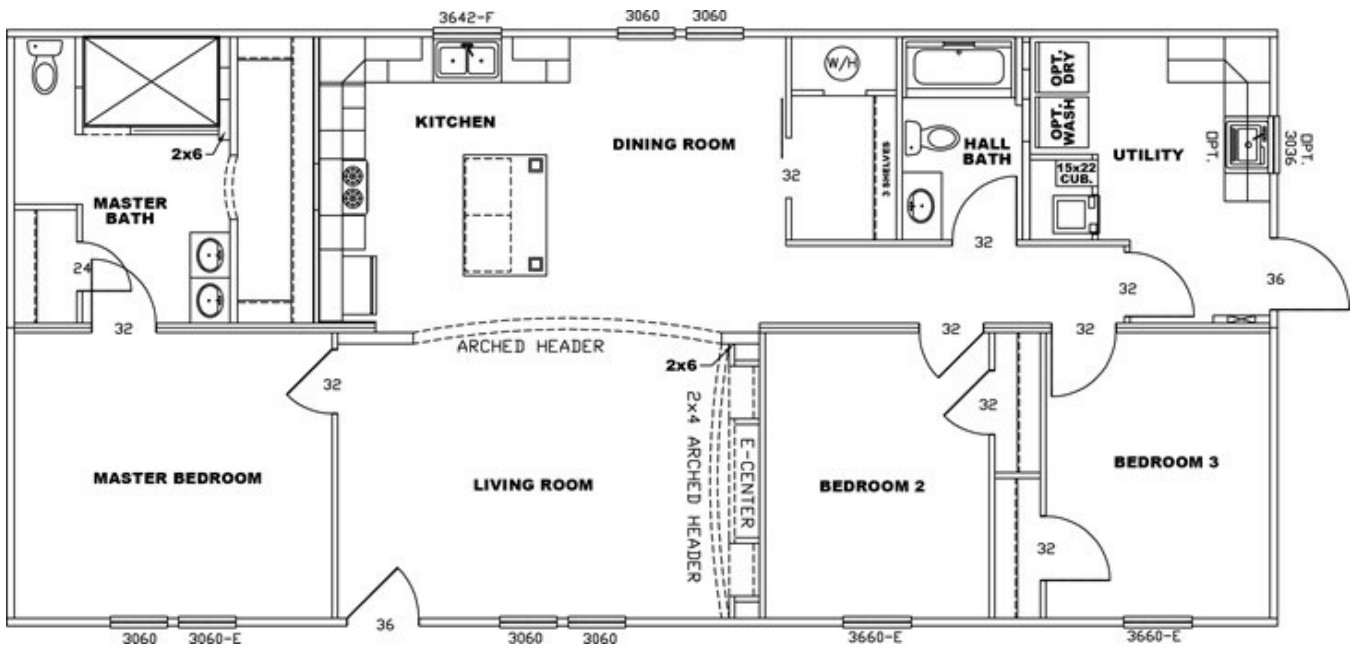

# WOODBIDGE II LIL WOODY

**WOODBIDGE II LIL WOODY** Floor plan number: NO2024787TNAB

**3 beds • 2 baths • 1568 sq.ft. • 28' width • 56' depth**

Our home building facilities invest in continuous product and process improvements. Plans, dimensions, features, materials, specifications and availability are subject to change without notice or obligation. Renderings and floor plans are representative likenesses of our homes and may differ from the actual homes. We invite you to tour a Home Center near you and inspect the highest value in quality housing available or call (828) 684-1550 to speak with a Home Consultant. Copyright 2017, CMH. All rights reserved.