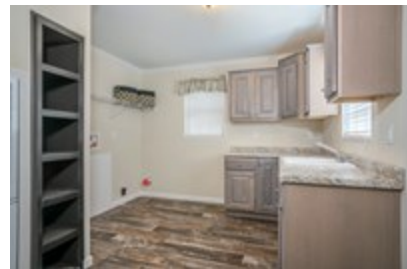

# WOODBIDGE II LIL WOODY

**WOODBIDGE II LIL WOODY** Floor plan number: NO2024787TNAB

**3 beds • 2 baths • 1568 sq.ft. • 28' width • 56' depth**

Our home building facilities invest in continuous product and process improvements. Plans, dimensions, features, materials, specifications and availability are subject to change without notice or obligation. Renderings and floor plans are representative likenesses of our homes and may differ from the actual homes. We invite you to tour a Home Center near you and inspect the highest value in quality housing available or call (828) 684-1550 to speak with a Home Consultant. Copyright 2017, CMH. All rights reserved.