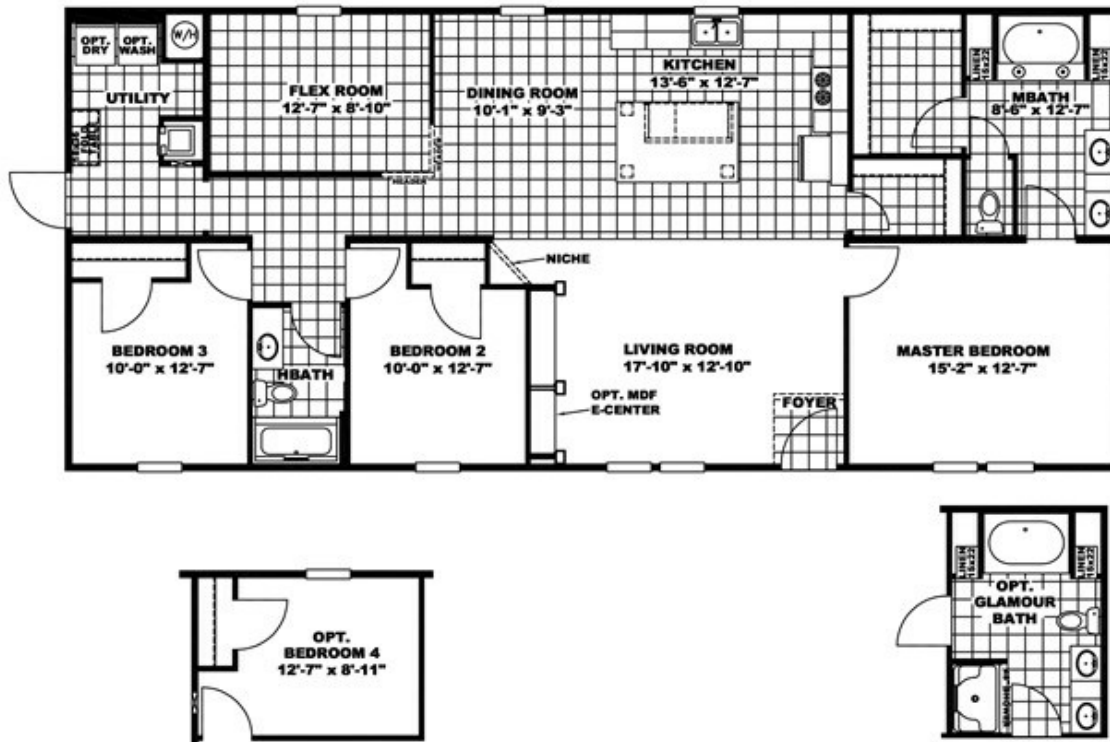

# THE ELITE 60

**THE ELITE 60** Floor plan number: NO2024836TNAB  
3 beds • 2 baths • 1680 sq.ft. • 28' width • 60' depth

Our home building facilities invest in continuous product and process improvements. Plans, dimensions, features, materials, specifications and availability are subject to change without notice or obligation. Renderings and floor plans are representative likenesses of our homes and may differ from the actual homes. We invite you to tour a Home Center near you and inspect the highest value in quality housing available or call (828) 684-1550 to speak with a Home Consultant. Copyright 2017, CMH. All rights reserved.