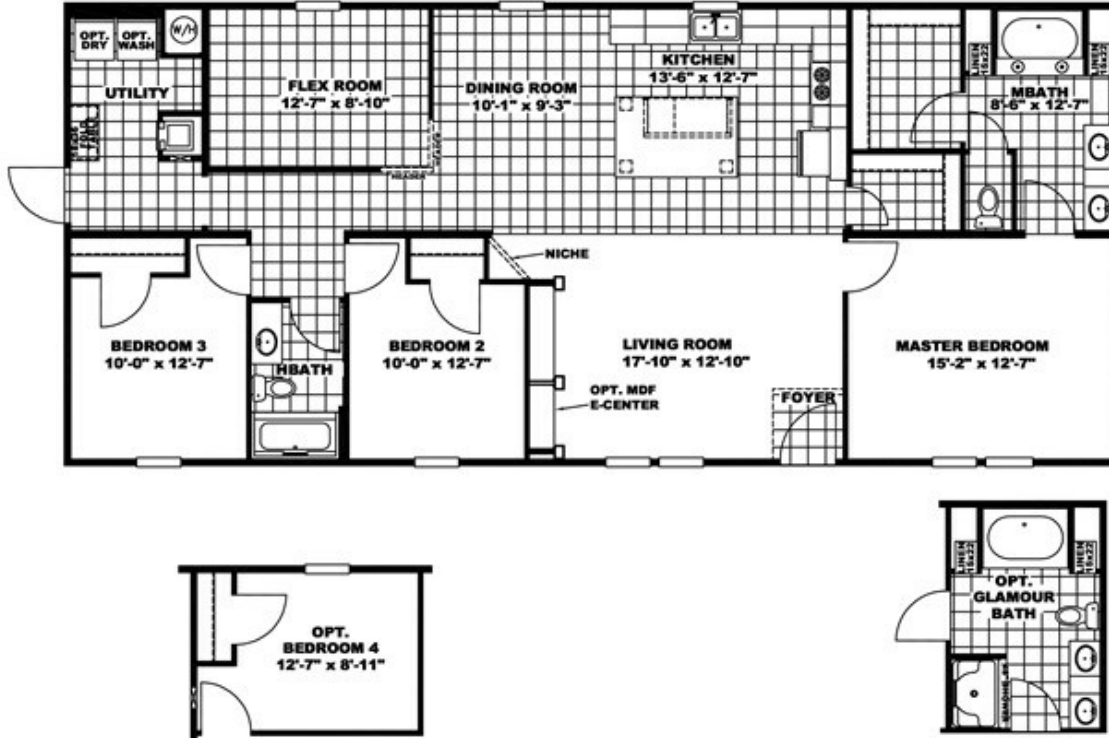

THE ELITE 60

THE ELITE 60 Model number: 27ELN28604AH

3 beds • 2 baths • 1680 sq.ft. • 28' width • 60' depth

Our home building facilities invest in continuous product and process improvements. Plans, dimensions, features, materials, specifications and availability are subject to change without notice or obligation. Renderings and floor plans are representative likenesses of our homes and may differ from the actual homes. We invite you to tour a Home Center near you and inspect the highest value in quality housing available or call (828) 684-1550 to speak with a Home Consultant. Copyright 2017, CMH. All rights reserved.