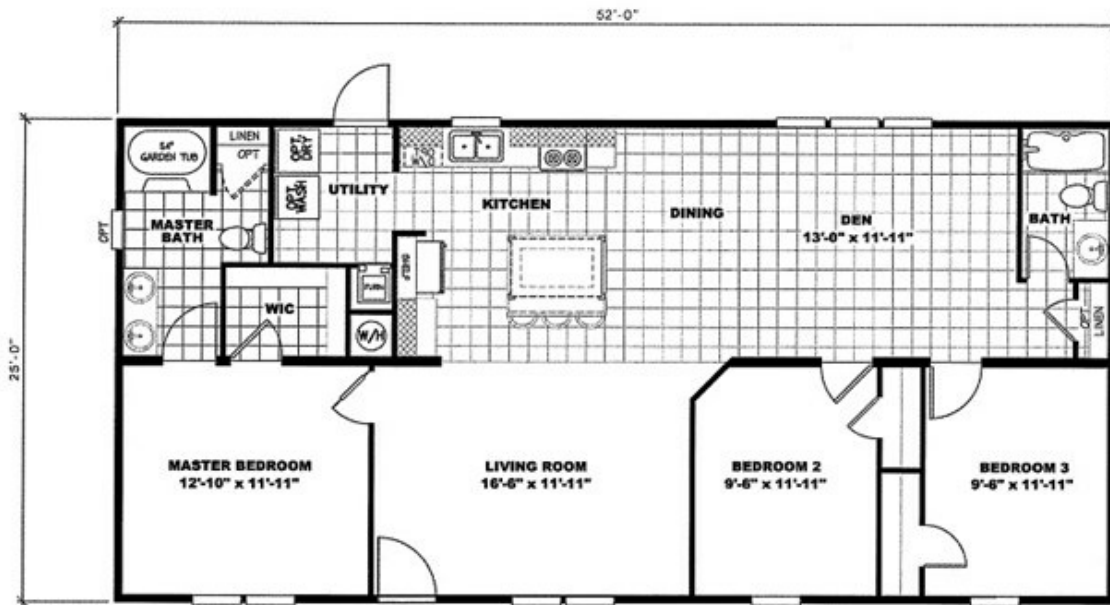

2551 52X25 CK3+2 TPS MOD

# 2551 52X25 CK3+2 TPS MOD

Model number: 58TPS25523BM18

3 beds • 2 baths • 1300 sq.ft. • 25' width • 52' depth

Our home building facilities invest in continuous product and process improvements. Plans, dimensions, features, materials, specifications and availability are subject to change without notice or obligation. Renderings and floor plans are representative likenesses of our homes and may differ from the actual homes. We invite you to tour a Home Center near you and inspect the highest value in quality housing available or call (828) 684-1550 to speak with a