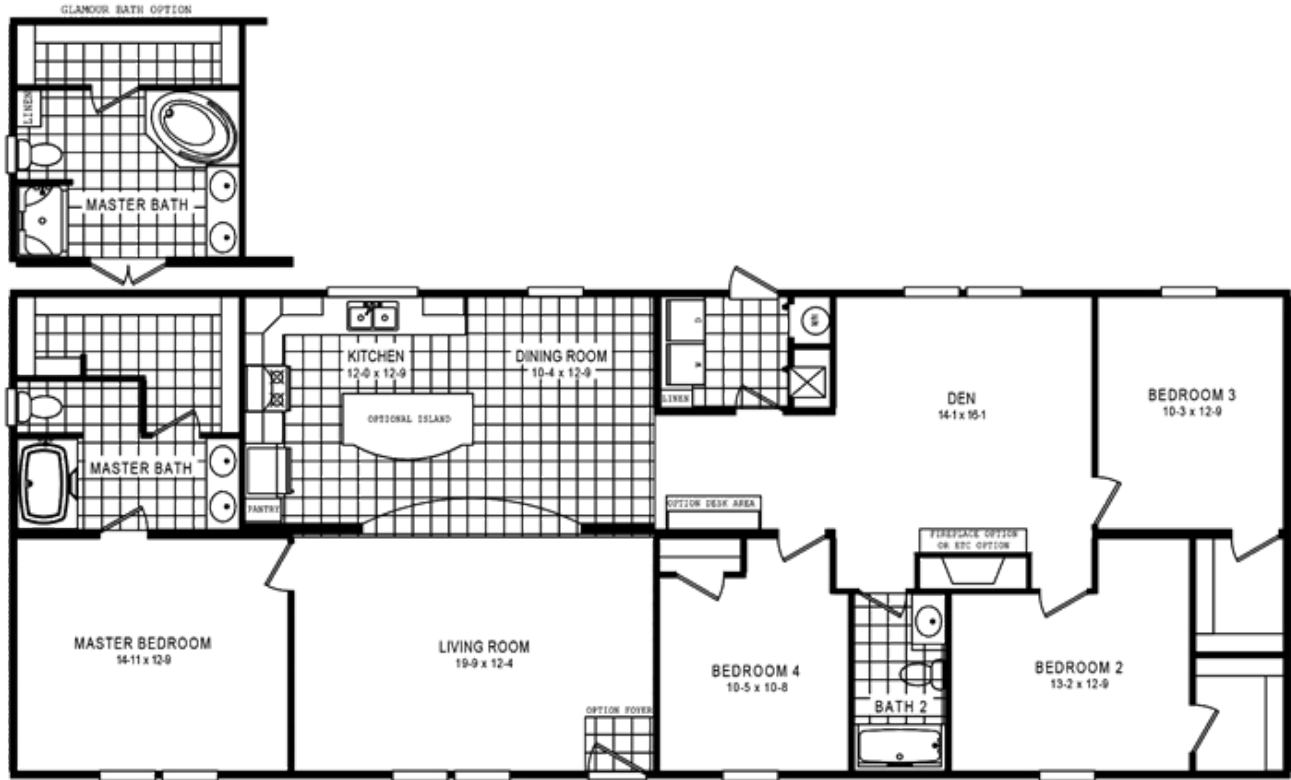

5602-H8 ENTERPRSE 2 70X28 8'FL

5602-H8 ENTERPRSE 2 70X28 8'FL Model number: 57ENT28704BH17

4 beds • 2 baths • 1960 sq.ft. • 28' width • 70' depth

Our home building facilities invest in continuous product and process improvements. Plans, dimensions, features, materials, specifications and availability are subject to change without notice or obligation. Renderings and floor plans are representative likenesses of our homes and may differ from the actual homes. We invite you to tour a Home Center near you and inspect the highest value in quality housing available or call (828) 684-1550 to speak with a Home Consultant. Copyright 2017, CMH. All rights reserved.