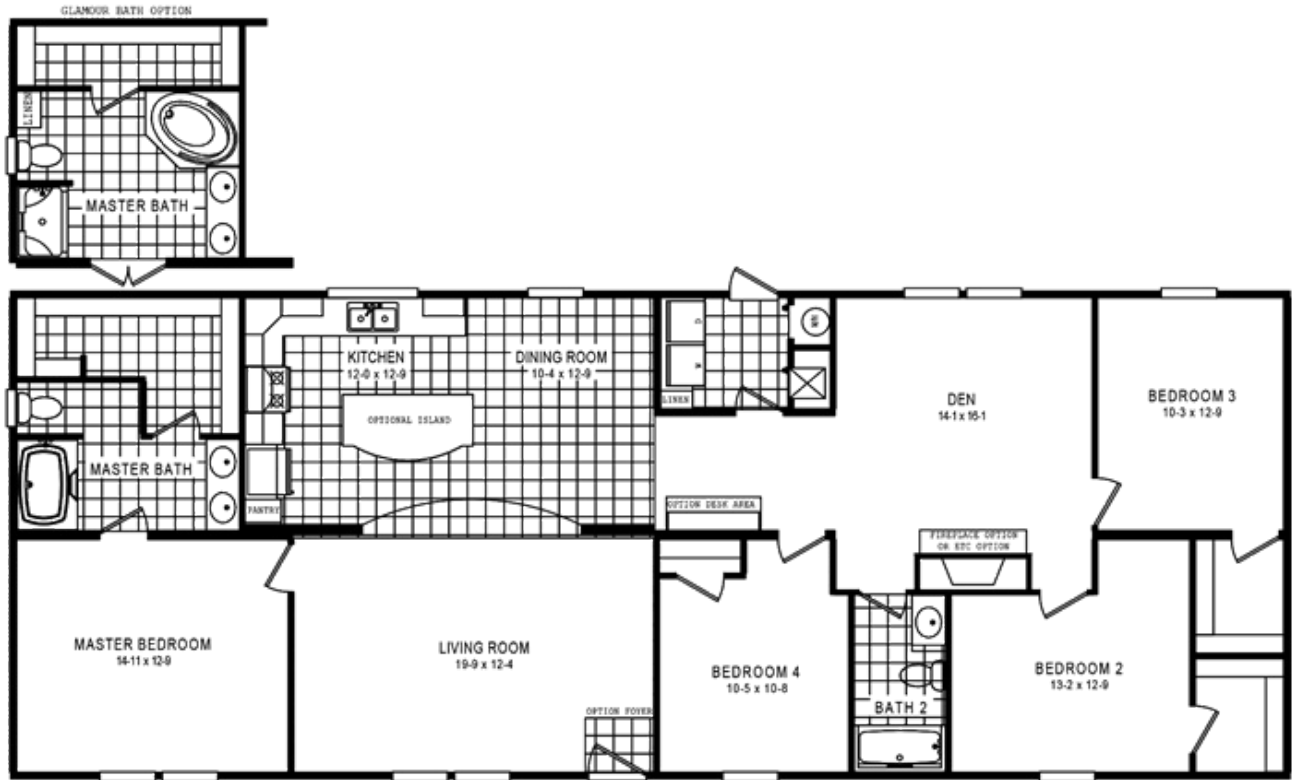

5602 ENTERPRISE 2 7028

5602 ENTERPRISE 2 7028 Floor plan number: ROC733449NCAB

4 beds • 2 baths • 1960 sq.ft. • 28' width • 70' depth

Our home building facilities invest in continuous product and process improvements. Plans, dimensions, features, materials, specifications and availability are subject to change without notice or obligation. Renderings and floor plans are representative likenesses of our homes and may differ from the actual homes. We invite you to tour a Home Center near you and inspect the highest value in quality housing available or call (828) 684-1550 to speak with a Home Consultant. Copyright 2017, CMH. All rights reserved.