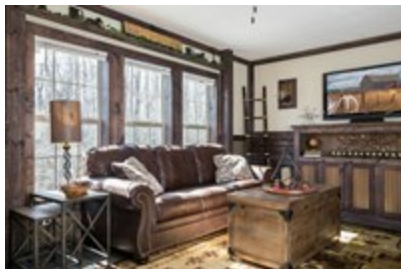

THE LODGE

THE LODGE Floor plan number: SGI017067TNAB

3 beds • 2 baths • 1568 sq.ft. • 28' width • 56' depth

Our home building facilities invest in continuous product and process improvements. Plans, dimensions, features, materials, specifications and availability are subject to change without notice or obligation. Renderings and floor plans are representative likenesses of our homes and may differ from the actual homes. We invite you to tour a Home Center near you and inspect the highest value in quality housing available or call (828) 684-1550 to speak with a Home Consultant. Copyright 2017, CMH. All rights reserved.