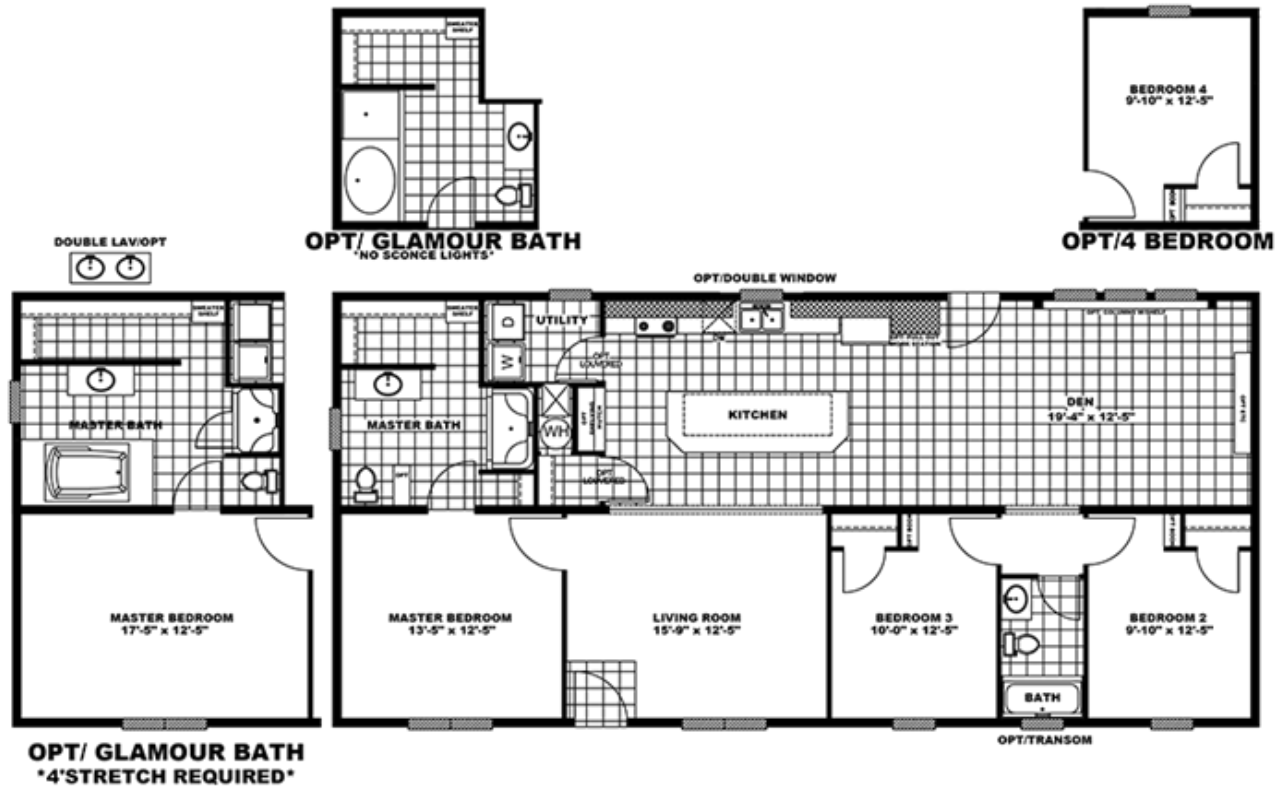

THE LODGE

THE LODGE Floor plan number: SGI017067TNAB

3 beds • 2 baths • 1568 sq.ft. • 28' width • 56' depth

Our home building facilities invest in continuous product and process improvements. Plans, dimensions, features, materials, specifications and availability are subject to change without notice or obligation. Renderings and floor plans are representative likenesses of our homes and may differ from the actual homes. We invite you to tour a Home Center near you and inspect the highest value in quality housing available or call (828) 684-1550 to speak with a Home Consultant. Copyright 2017, CMH. All rights reserved.