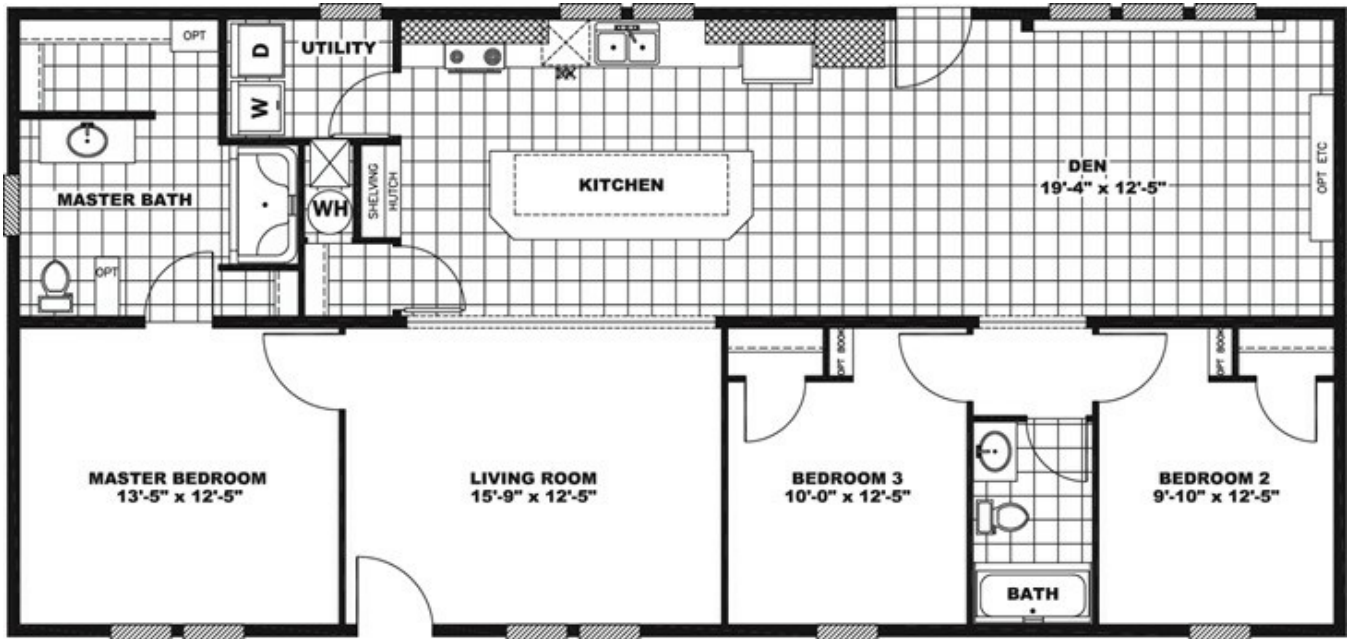

THE LODGE

THE LODGE

Model number: 46NXT28563BH17

3 beds • 2 baths • 1568 sq.ft. • 28' width • 56' depth

Our home building facilities invest in continuous product and process improvements. Plans, dimensions, features, materials, specifications and availability are subject to change without notice or obligation. Renderings and floor plans are representative likenesses of our homes and may differ from the actual homes. We invite you to tour a Home Center near you and inspect the highest value in quality housing available or call (828) 684-1550 to speak with a Home Consultant. Copyright 2017, CMH. All rights reserved.